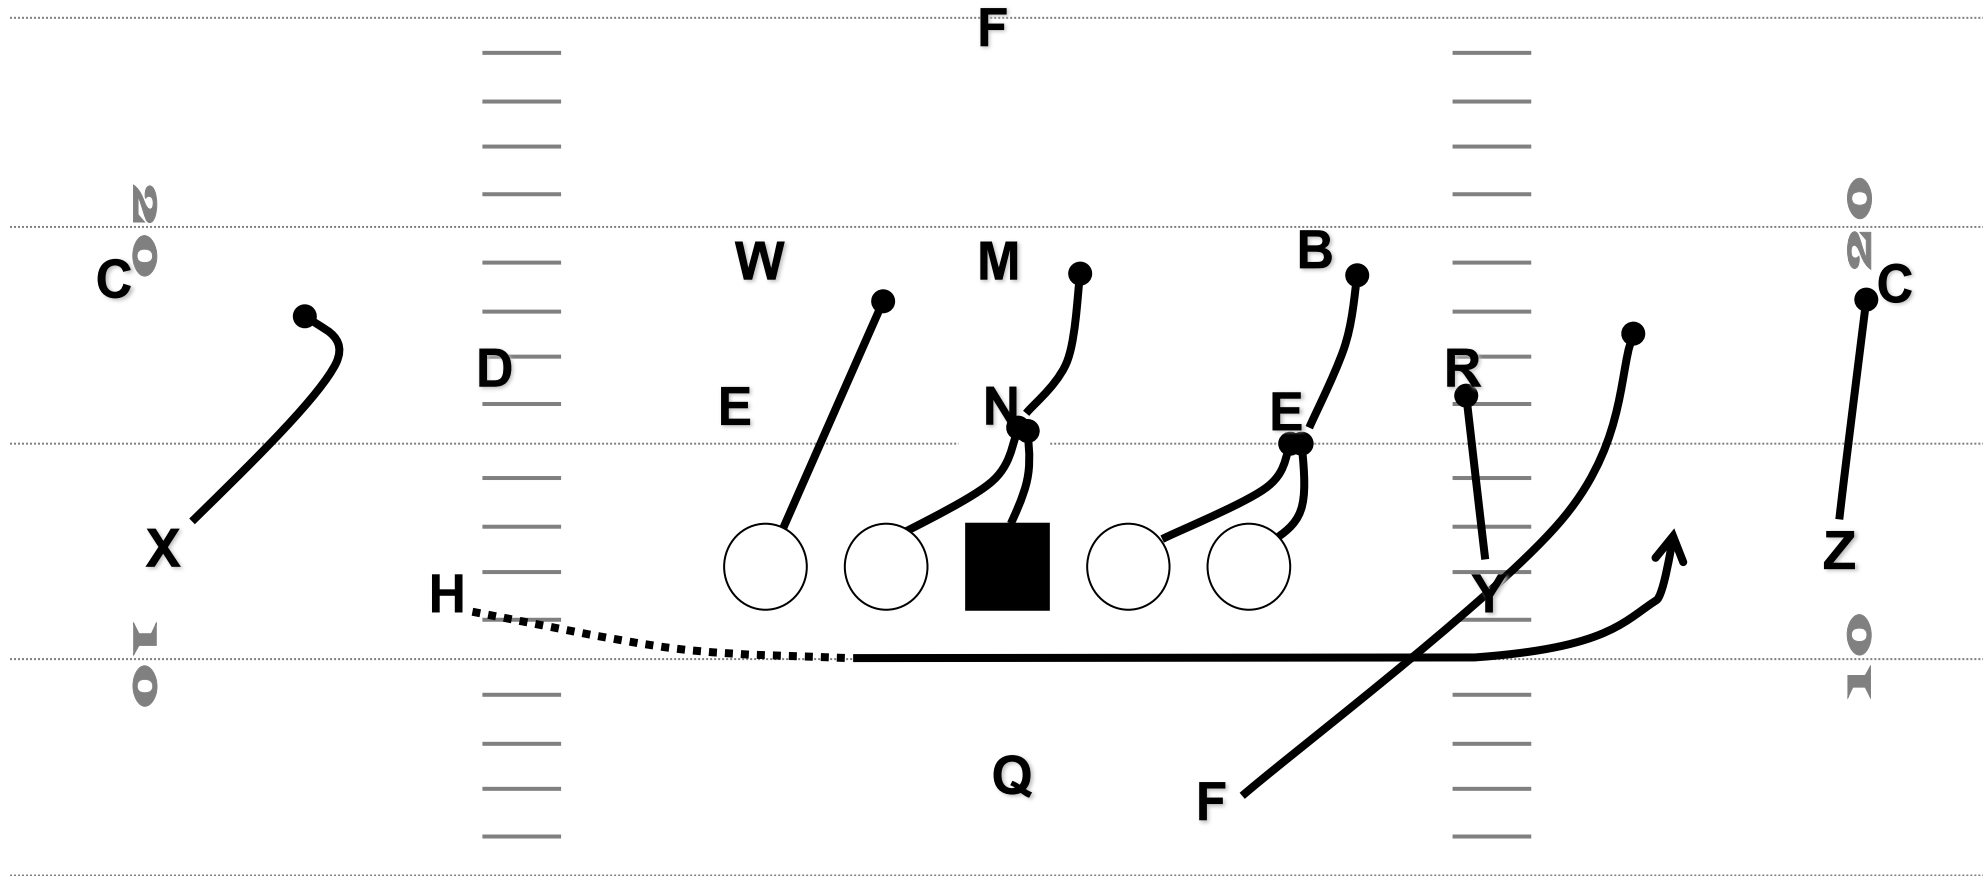

Offensive Playbook

Run Game: Seattle/Sonic Jet Sweep

Seattle & Sonic

Jet Sweep with Zone or Power Blocking

Seattle	<ul style="list-style-type: none">▪ Outside Zone blocking like 18/19
Sonic	<ul style="list-style-type: none">▪ Power blocking like 26/27
North	<ul style="list-style-type: none">▪ Jet to the right
East	<ul style="list-style-type: none">▪ Jet to the left
Backside Slot WR	<ul style="list-style-type: none">▪ Line up 1 yard farther outside than normal.▪ When the QB signals for motion, sprint across the formation in front of the QB and take the handoff. Get wide, find the hole, and get vertical.
QB	<ul style="list-style-type: none">▪ Call for the snap just in time to instantly hand it to the Y sprinting in front

Orange Left North Seattle

Ace 8 North Seattle

Ace 9 East Seattle

Orange Left North Sonic