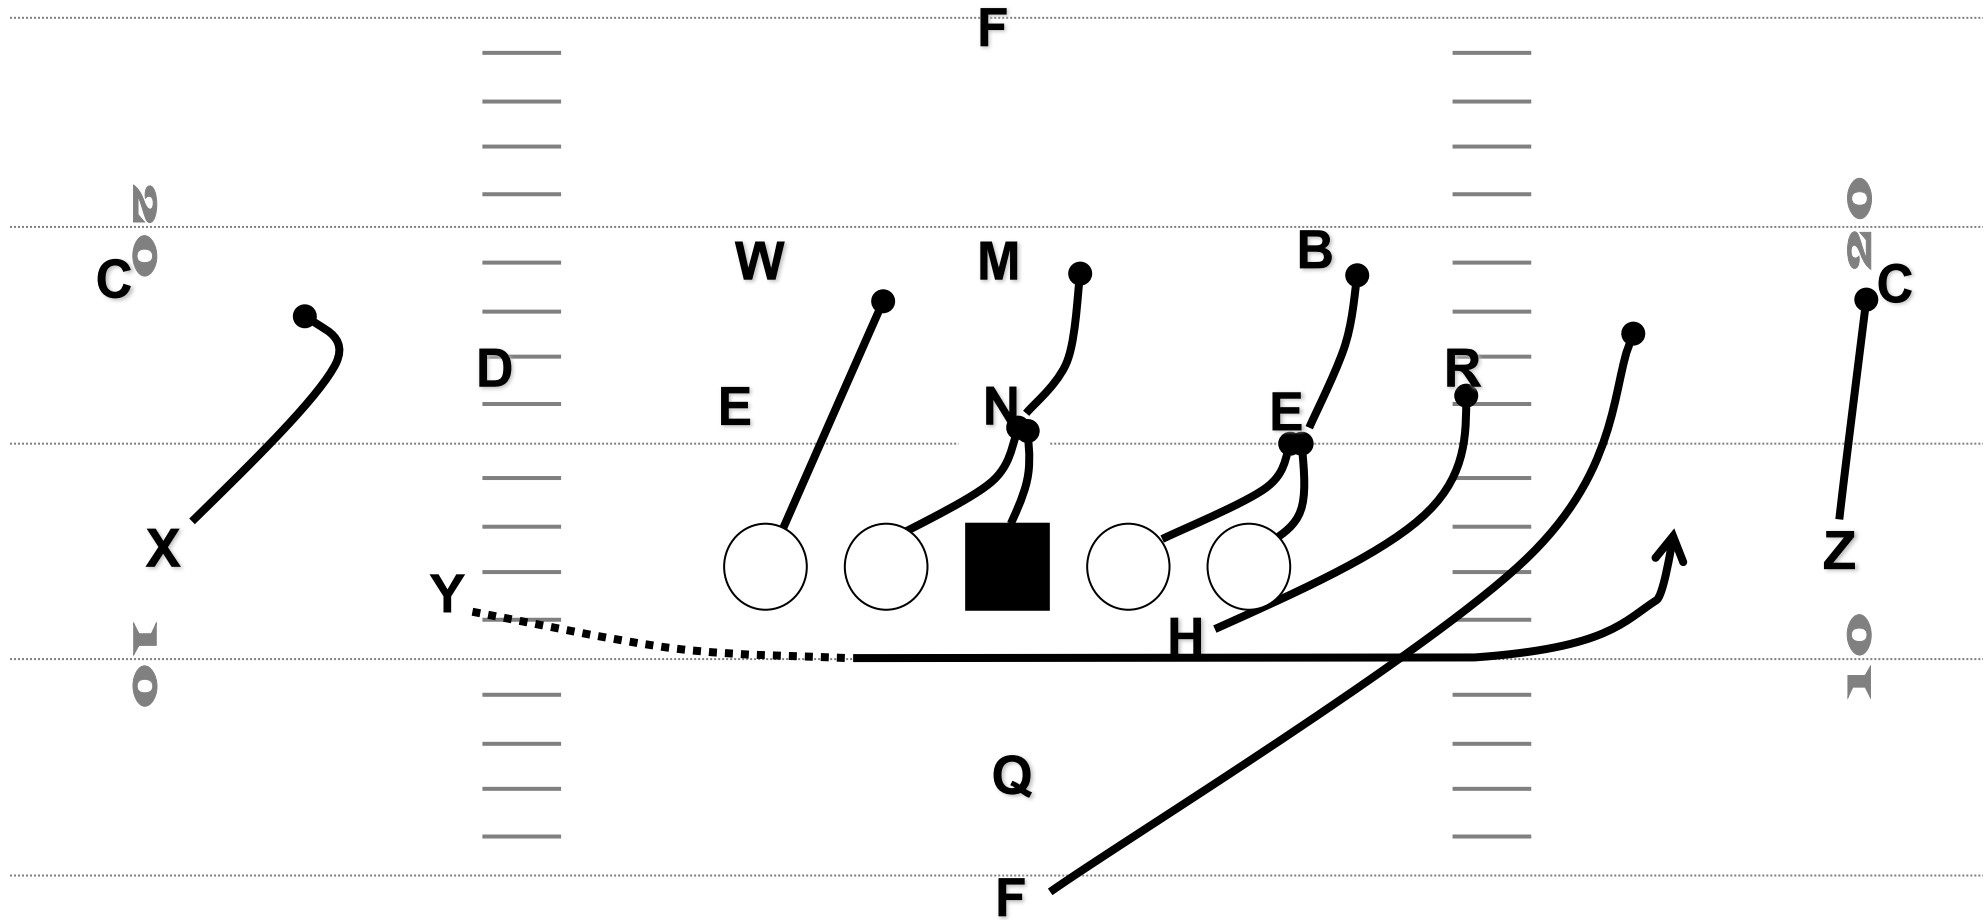

Offensive Playbook

Run Game: Seattle/Sonic Jet Sweep

Seattle & Sonic

Jet Sweep with Zone or Power Blocking

Seattle	<ul style="list-style-type: none">▪ Outside Zone blocking like 18/19
Sonic	<ul style="list-style-type: none">▪ Power blocking like 26/27
North	<ul style="list-style-type: none">▪ Jet to the right
East	<ul style="list-style-type: none">▪ Jet to the left
Backside Slot WR	<ul style="list-style-type: none">▪ Line up 1 yard farther outside than normal.▪ When the QB signals for motion, sprint across the formation in front of the QB and take the handoff. Get wide, find the hole, and get vertical.
QB	<ul style="list-style-type: none">▪ Call for the snap just in time to instantly hand it to the Y sprinting in front

Orange Left North Seattle

Ace 8 North Seattle

Ace 9 East Seattle

Orange Left North Sonic