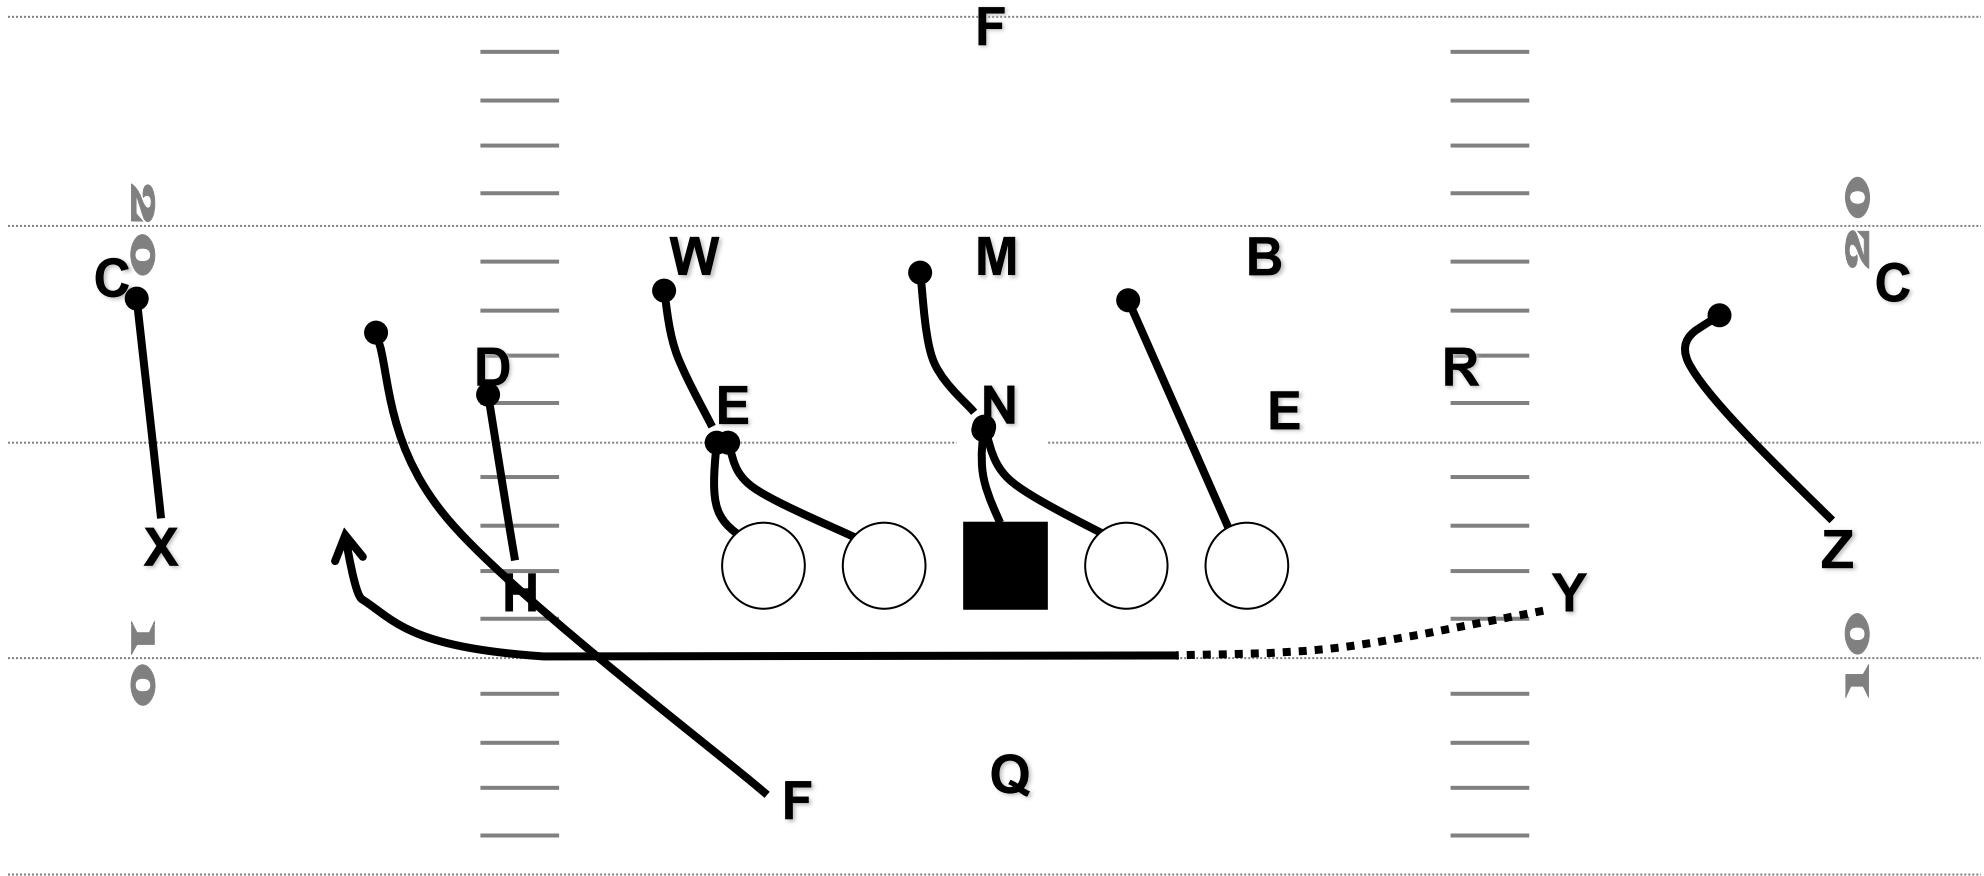

Offensive Playbook

Run Game: Seattle/Sonic Jet Sweep

Seattle & Sonic

Jet Sweep with Zone or Power Blocking

Seattle	<ul style="list-style-type: none">▪ Outside Zone blocking like 18/19
Sonic	<ul style="list-style-type: none">▪ Power blocking like 26/27
North	<ul style="list-style-type: none">▪ Jet to the right
East	<ul style="list-style-type: none">▪ Jet to the left
Backside Slot WR	<ul style="list-style-type: none">▪ Line up 1 yard farther outside than normal.▪ When the QB signals for motion, sprint across the formation in front of the QB and take the handoff. Get wide, find the hole, and get vertical.
QB	<ul style="list-style-type: none">▪ Call for the snap just in time to instantly hand it to the Y sprinting in front

Orange Left North Seattle

Ace 8 North Seattle

Ace 9 East Seattle

Orange Left North Sonic